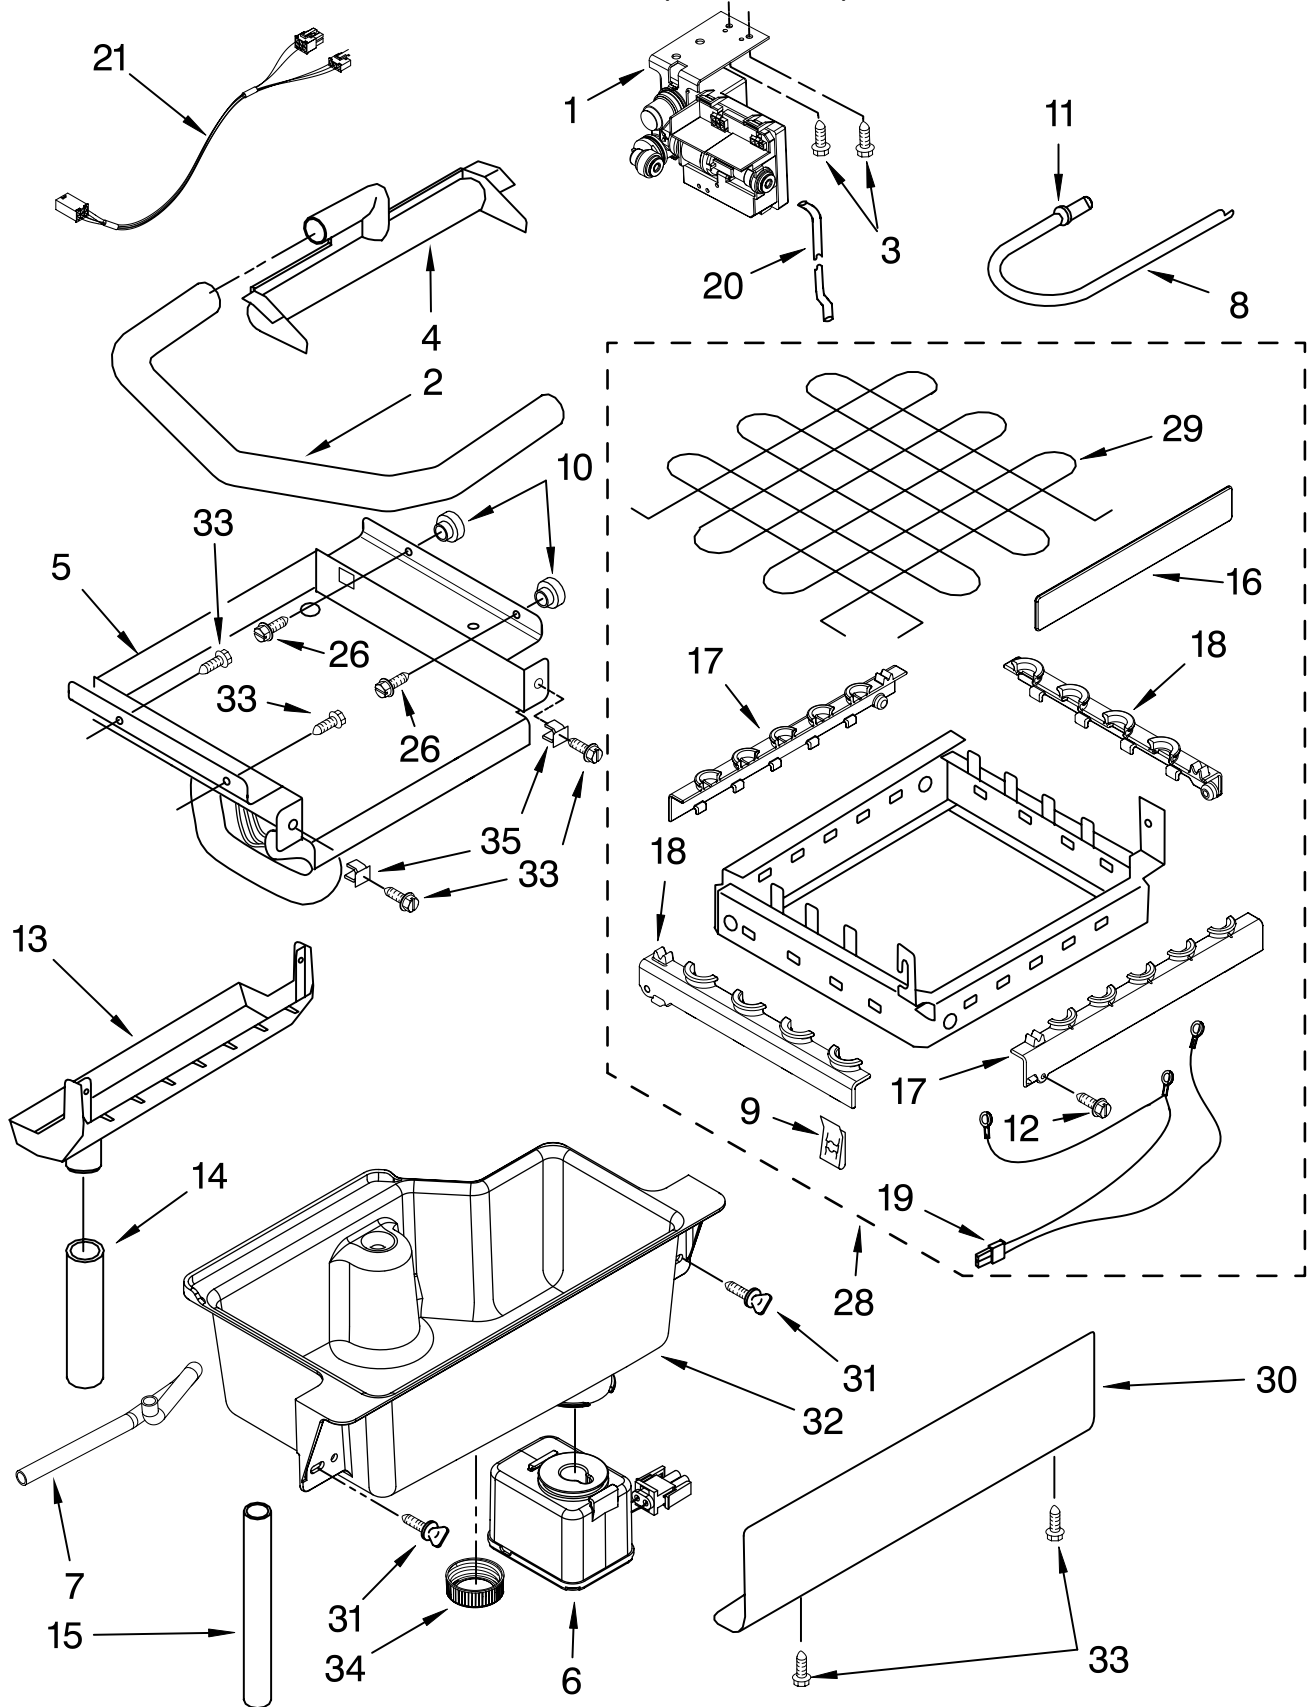

EVAPORATOR, ICE CUTTER GRID AND WATER PARTS

For Model: KUIC15NLTS1

(Stainless Steel)

FOR ORDERING INFORMATION REFER TO PARTS PRICE LIST

EVAPORATOR, ICE CUTTER GRID AND WATER PARTS

For Model: KUIK15NLTS1

(Stainless Steel)

Illus. No.	Part No.	DESCRIPTION
1	W10159841	Valve, Complete Water
2	2217286	Tube, Plastic
3	488208	Screw
4	2185523	Dispenser, Water
5	2217269	Evaporator
6	2313705	Pump, Drain
7	2313851	Tube, Reservoir Pump
8	2172593	Tube, Water Fill
9	488660	Nut, Speed
10	836667	Spacer
11	2208539	Fastener, Pushnut
12	489443	Screw
13	2185625	Reservoir, Water Slide
14	2185626	Tube
15	2313890	Hose, Overflow
16	2313604	Guide-Ice, Grid
17	2313603	Bracket, Front and Rear
18	2313602	Bracket, Side Left and Right
19	2185681	Harness, Grid
20	W10136146	Tube
21	2310169	Wire Assembly (Valve)
26	3400886	Screw
28	2313637	Grid Assembly (Complete)
29	2174754	Wire, Grid Cutter
30	2185570	Cover, Grid
31	8281228	Thumbscrew
32	2324334	Reservoir, Water
33	3400884	Screw
34	2185696	Cap, Drain
35	3400909	Nut, Push-In

FOR ORDERING INFORMATION REFER TO PARTS PRICE LIST